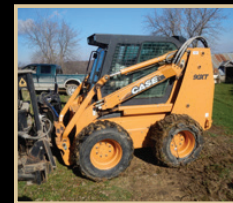

HAY EQUIPMENT

- 2007 John Deere 568 5x6 Mega Wide Plus round baler w/ monitor, 2269 bales on monitor, s/n E00568x336232
- Gehl 520 12-wheel hay rake
- 8 Round bale transport cart

IMPLEMENTS

- John Deere 8300 – 13' drill, s/n 8000X069296, Nice!
- Massey Ferguson 520 15' disc, 19" disc plates, s/n 1867
- Krause 12' disc, 18" disc plates, no model #
- Kewanee 250 Super Shank field cultivator w/ 1 bar spike harrow
- 200 Bushel gravity wagon
- Kewanee 10' pull type cultipacker
- 3 – Bale forks, 3 pt.
- 2 Section drag on cart
- New Idea 121E drill
- 8 Row drill
- Woods Cadet 84 bush hog mower
- 8' 3pt rear tractor blade
- Woods BB6 – 72" box blade, 3 pt.
- Shaver no:29 3 pt. hydraulic post pounder
- Single axle 70" x 14' skid steer trailer
- Tandem axle 8' x 20' steel deck trailer
- 1984 Great Dane semi van storage trailer

800-876-8070

WWW.BACKES-AUCTION.COM

RAYMOND, IOWA

TERMS: Full payment via cash or certified funds. Checks must be accompanied by a current bank letter of credit. No property removed until fully settled for. After the auctioneer has sold a piece of equipment, it becomes the sole responsibility of the purchaser. Any announcement made day of sale takes precedence over printed material. Everything sells as is, where is. No warranties. No guarantees. NOTE: The information contained in this brochure is subject to inspection and verification by all parties relying on it. No liability for its accuracy, errors, or omissions is assumed by the representatives of the seller, or Dick Backes Auctioneers.